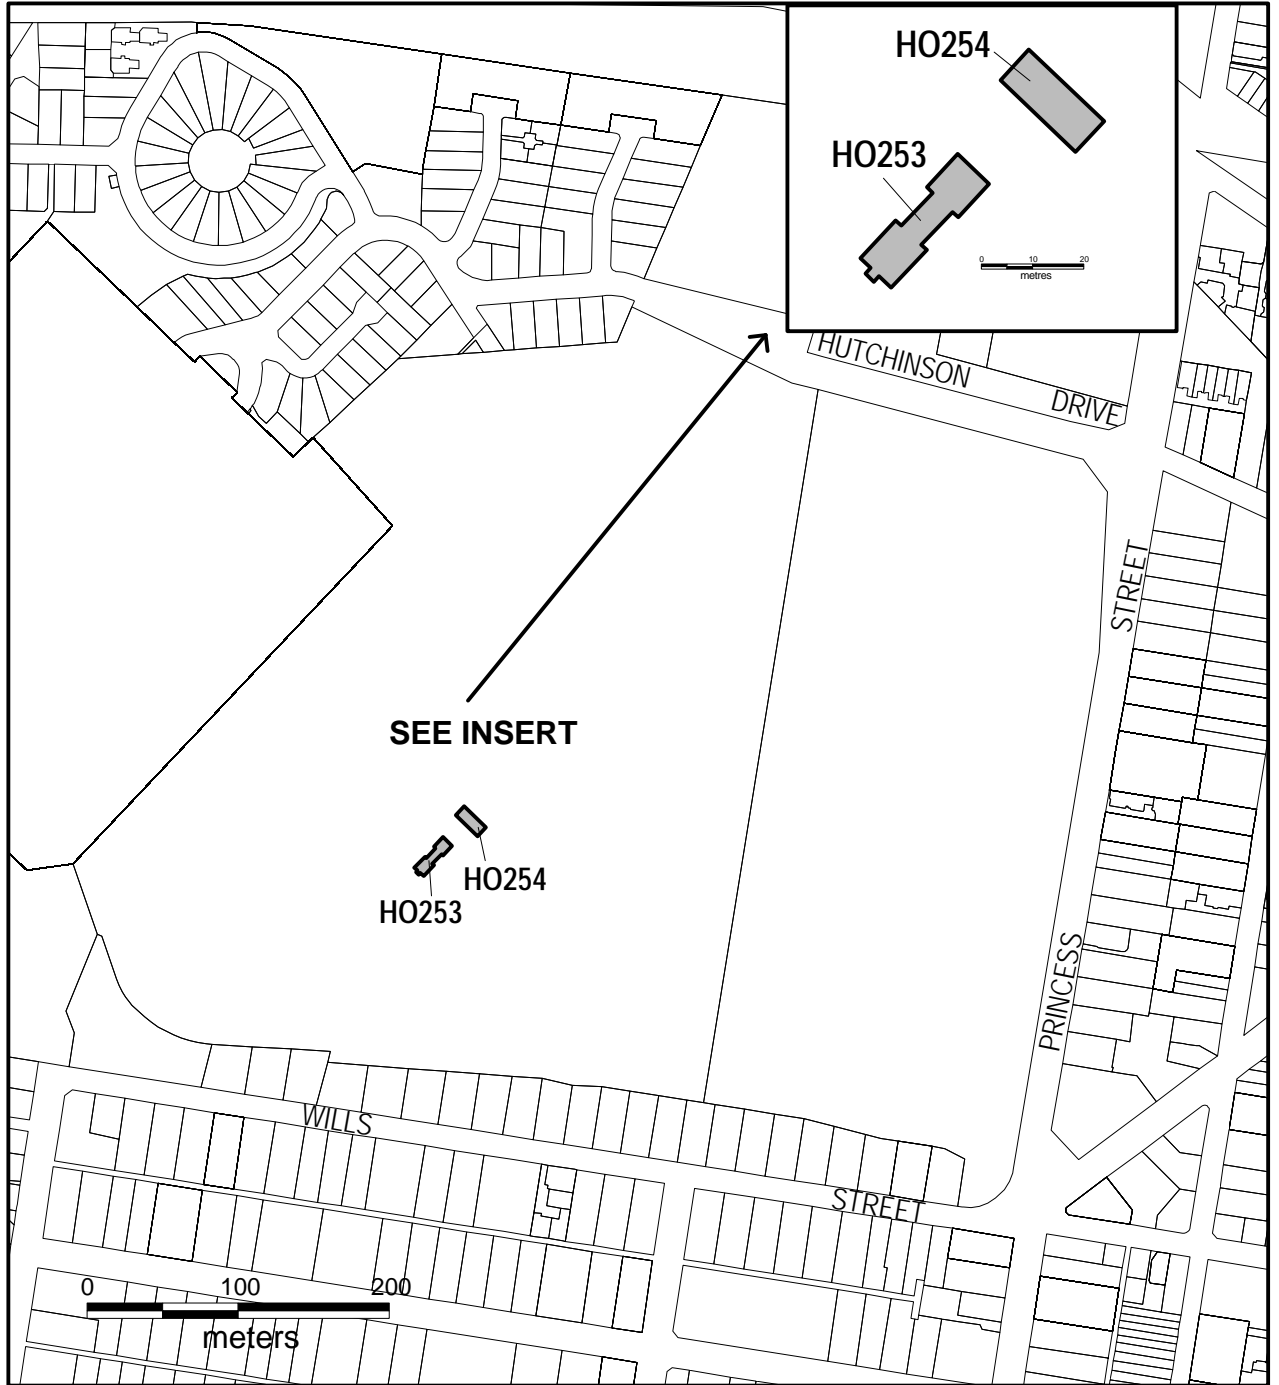

BOROONDARA PLANNING SCHEME

LOCAL PROVISION

Part of Planning Scheme Map 7HO

LEGEND

	HERITAGE OVERLAY (HO253)
	HERITAGE OVERLAY (HO254)

AMENDMENT C53